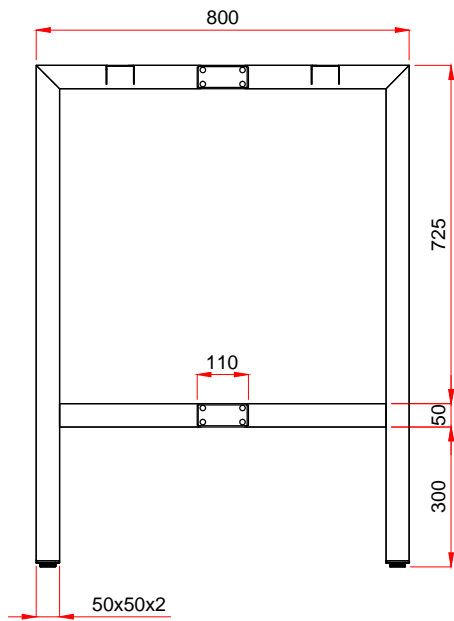

Detail A

Min: 1200
Max: 2000

Bottom View

Bottom View

Bottom View

Top profile traverse