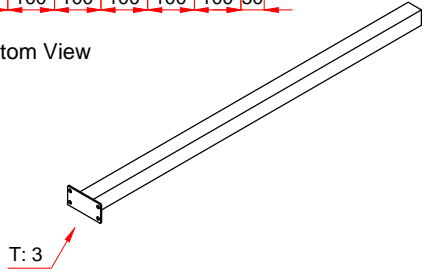

Detail A

Min: 1200
Max: 2000

Bottom View

Bottom View

Bottom View

Top profile traverse