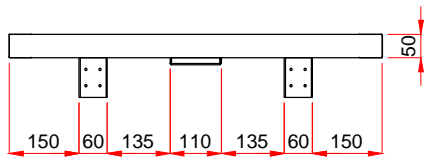

Detail A

Min: 1200
Max: 2000

Bottom View

Bottom View

Bottom View

Top profile traverse