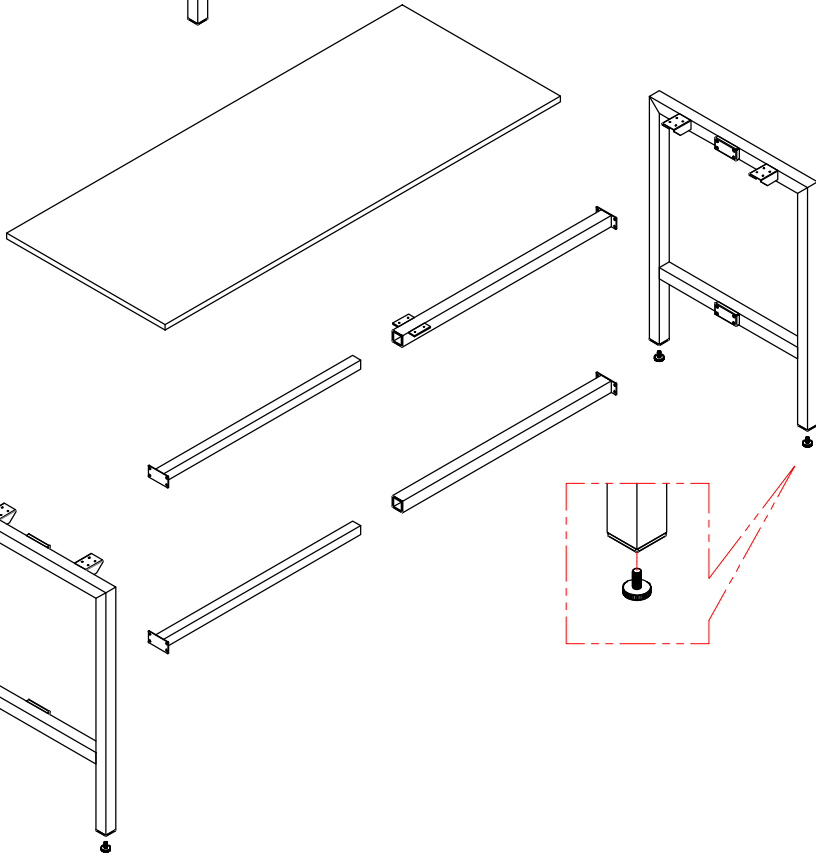

Detail A

Min: 1200
Max: 2000

Bottom View

Bottom View

Bottom View

Top profile traverse