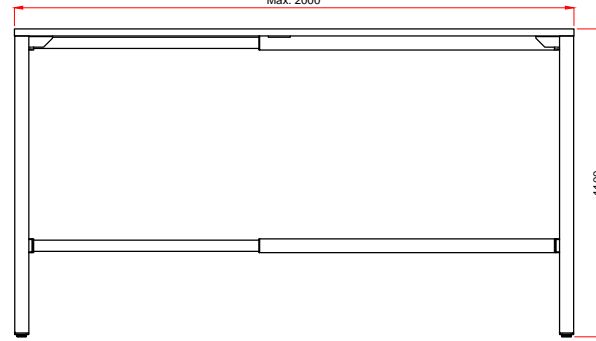

Detail A

Min: 1200
Max: 2000

Bottom View

Bottom View

Bottom View

Top profile traverse