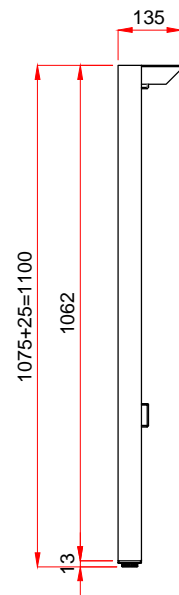

Detail A

Min: 1200
Max: 2000

Bottom View

Bottom View

Bottom View

Top profile traverse