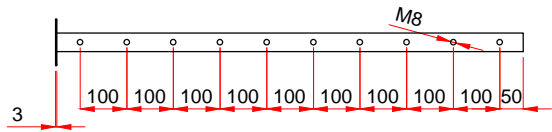

Detail A

Min: 1200
Max: 2000

Bottom View

Bottom View

Bottom View

Top profile traverse